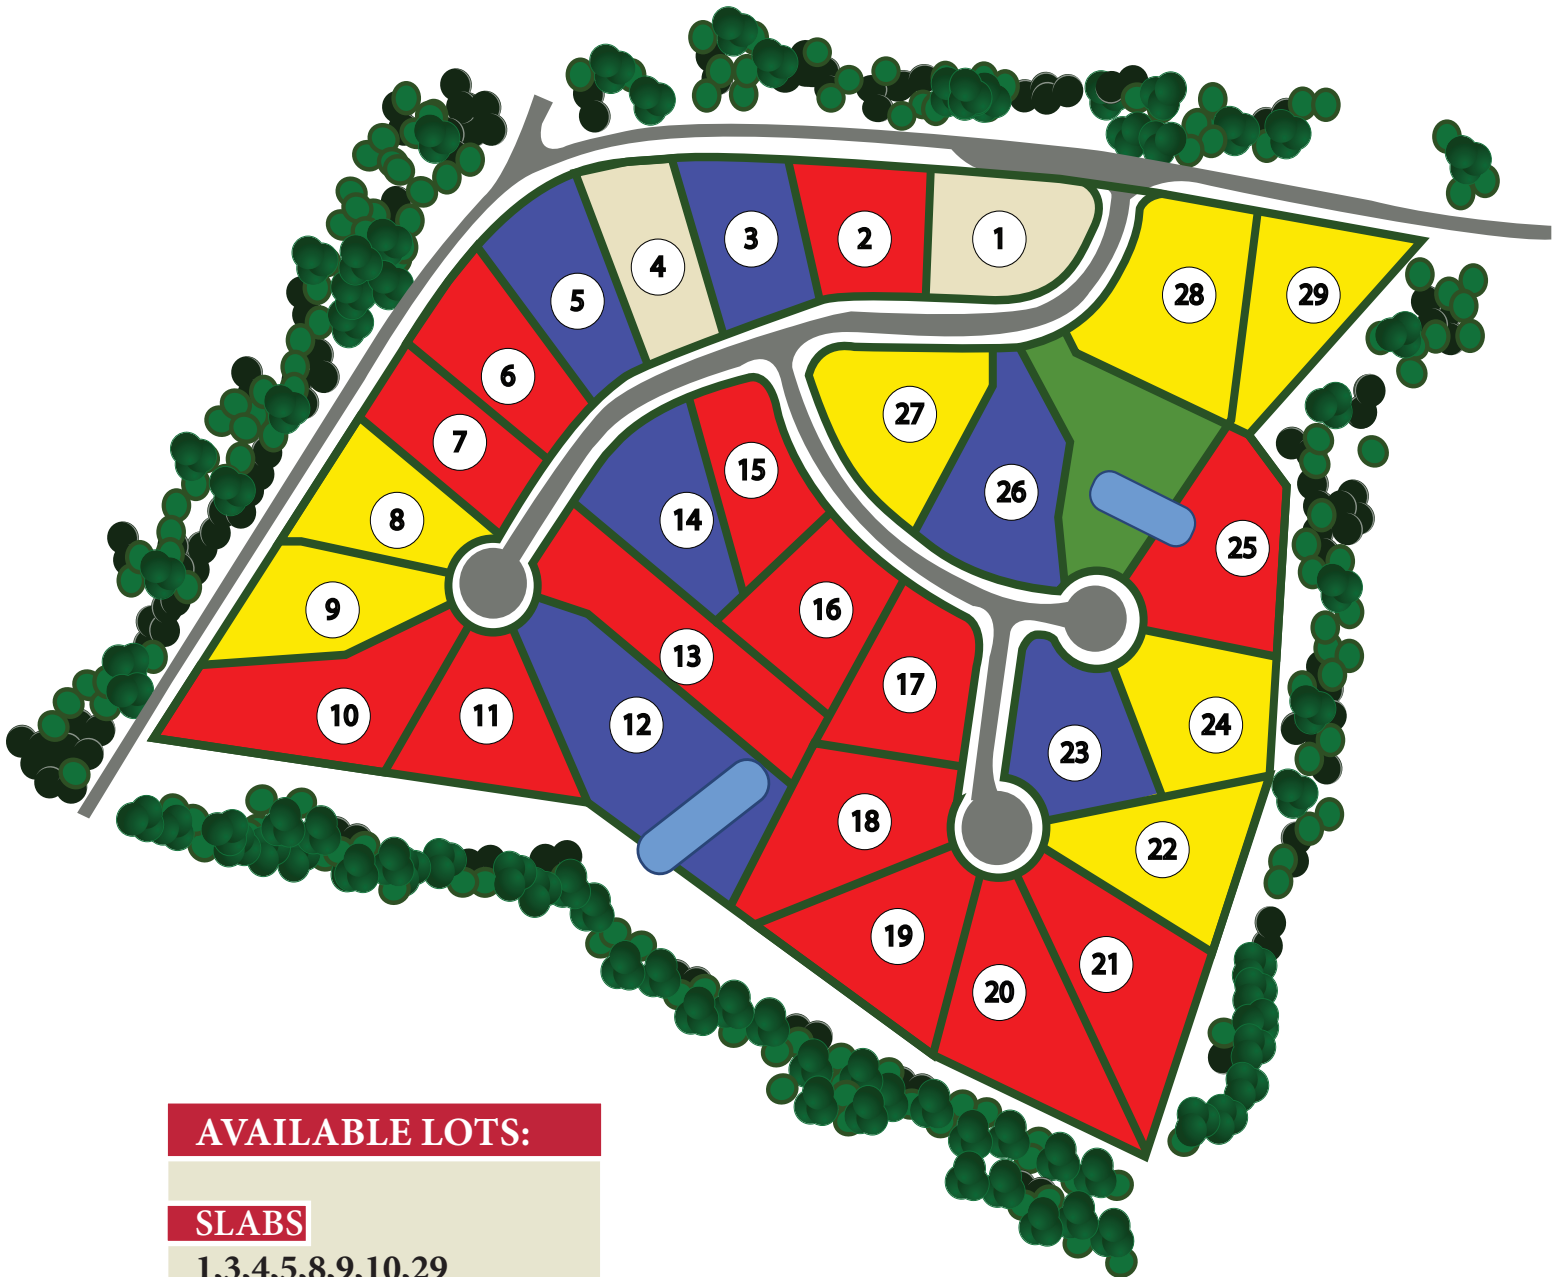

Mulberry Estates

Community Layout Community Layout

AVAILABLE LOTS:

SLABS

1,3,4,5,8,9,10,29

BASEMENT

12,22,23,24,26,27,28

-  \$5,000 Premium Homesites
-  Sold Homesites
-  Spec Homesites
-  Model Home