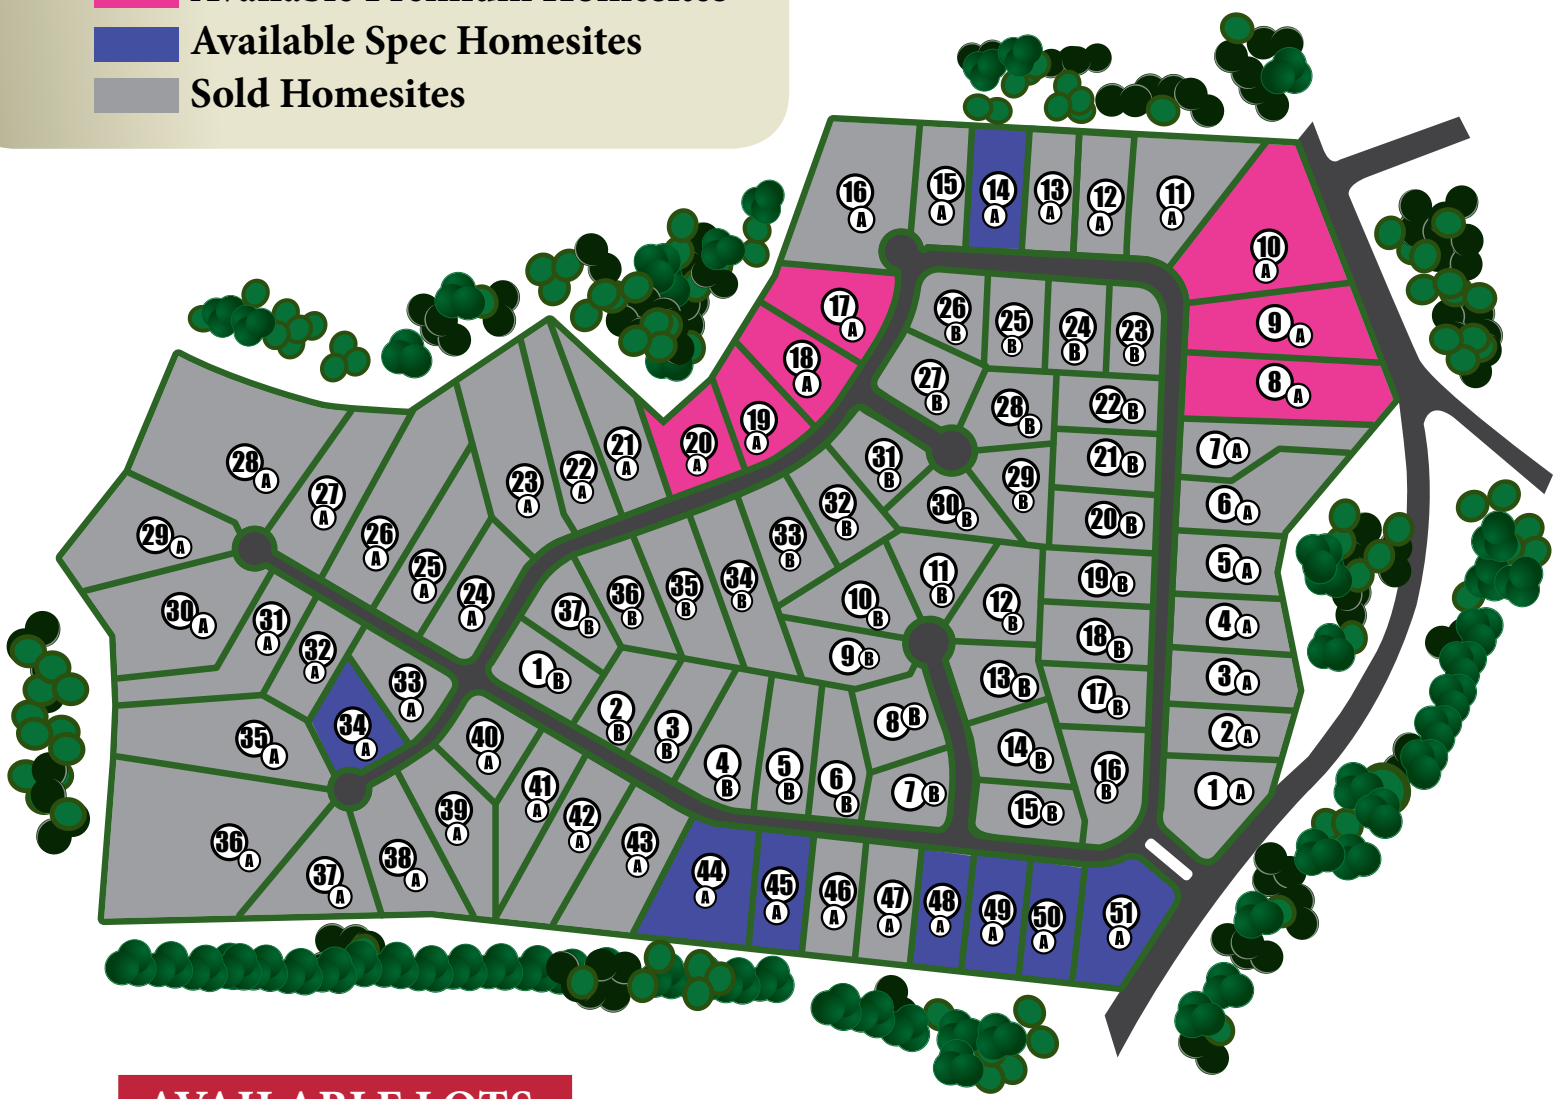

Riverbend

- Cook Residential Homesites
- Available Premium Homesites
- Available Spec Homesites
- Sold Homesites

AVAILABLE LOTS:

SLABS

BASEMENT

8a, 9a, 10a, 14a, 17a, 18a,
19a, 20a, 34a, 44a, 45a, 48a,
49a, 50a, 51a

Exterior Lot Selections (A) Interior Lot Selections (B)