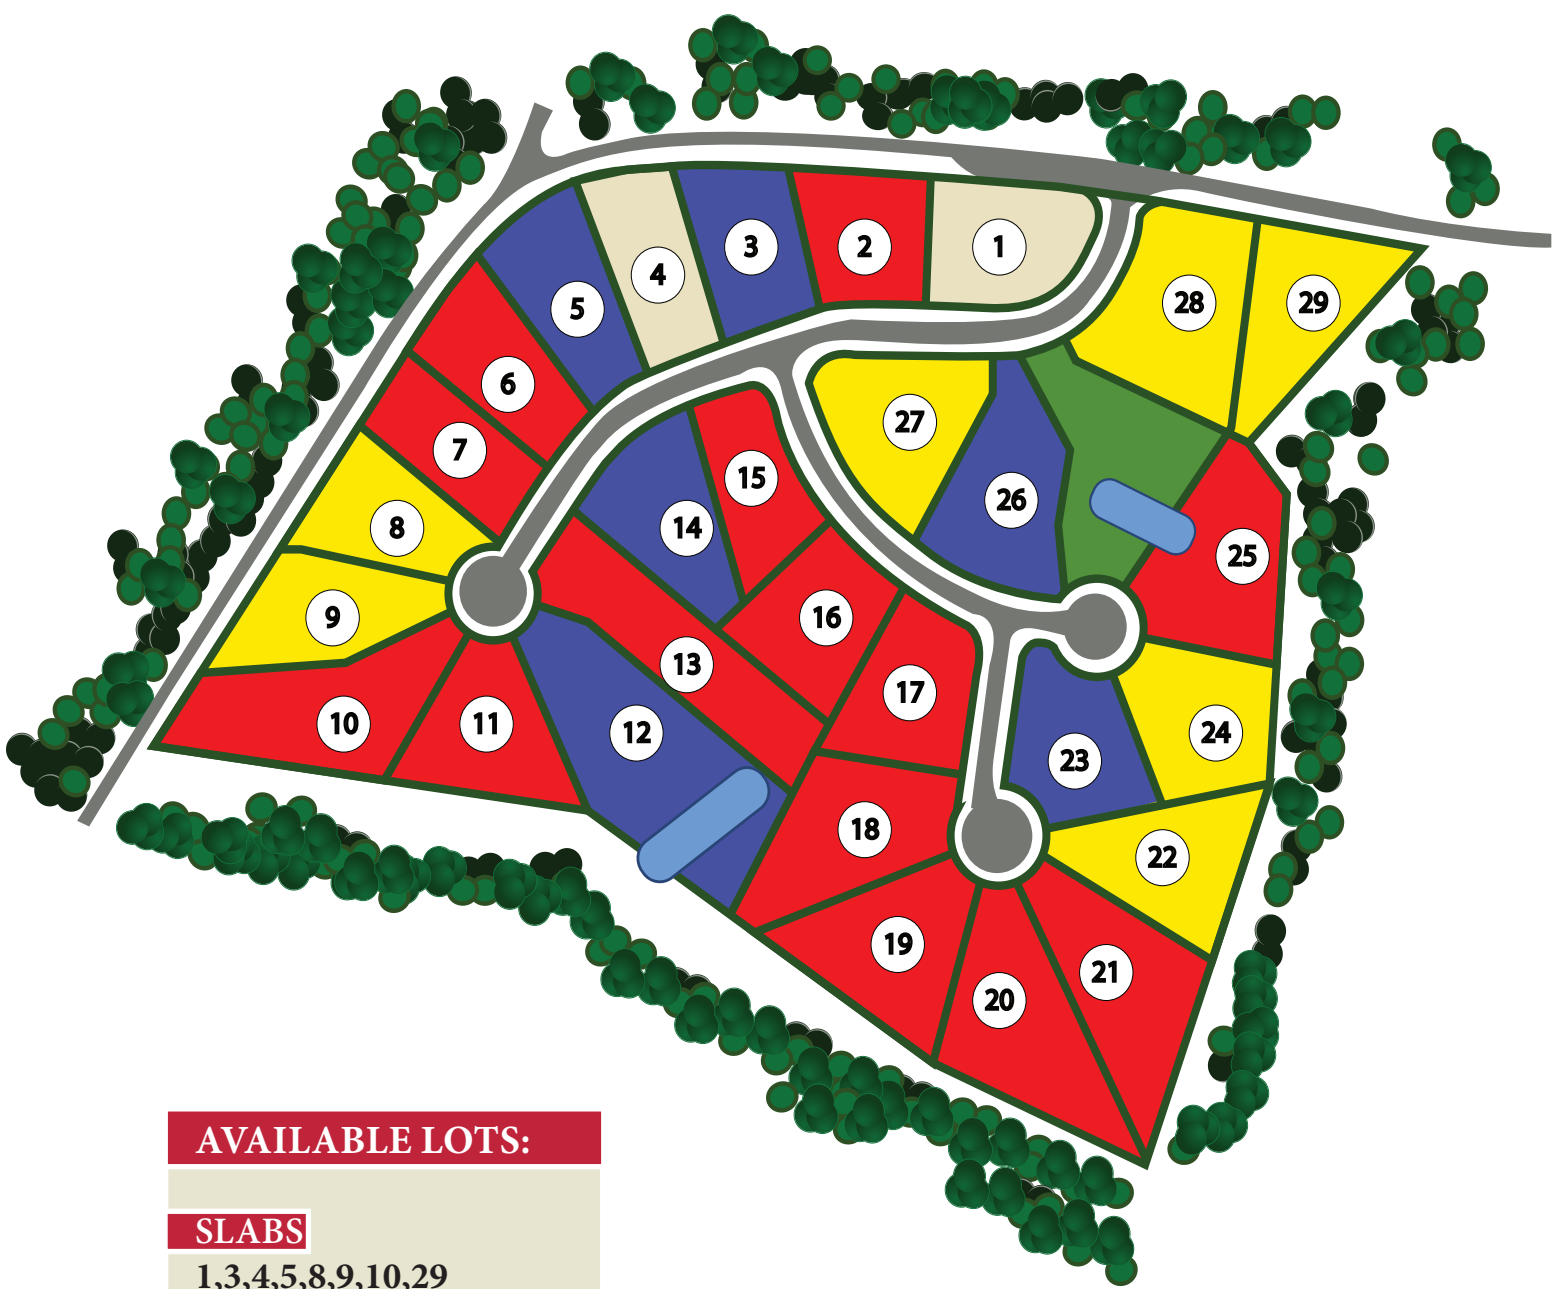

# Mulberry Estates

## Community Layout Community Layout

**AVAILABLE LOTS:**

**SLABS**  
1,3,4,5,8,9,10,29

**BASEMENT**  
12,22,23,24,26,27,28

Yellow circle: \$5,000 Premium Homesites

Red circle: Sold Homesites

Blue circle: Spec Homesites

Blue star: Model Home