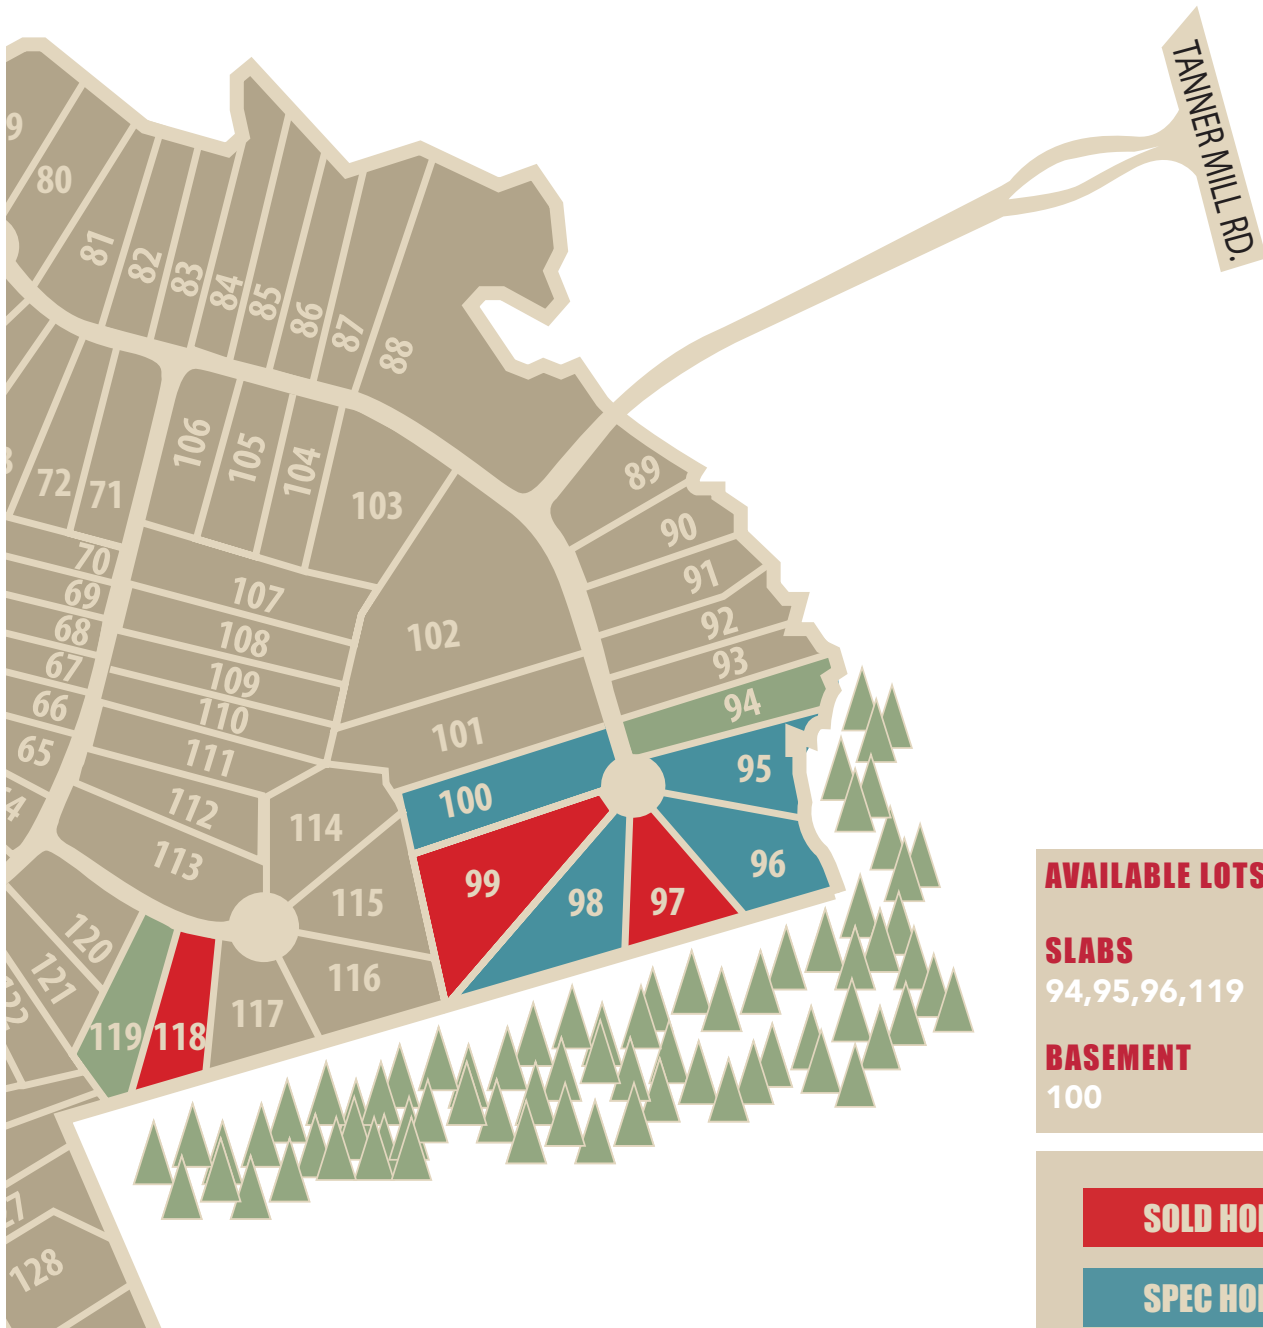

GEORGIAN ACRES

Community Layout

AVAILABLE LOTS

SLABS

94, 95, 96, 119

BASEMENT

100

SOLD HOME

SPEC HOME

FUTURE SPEC HOME