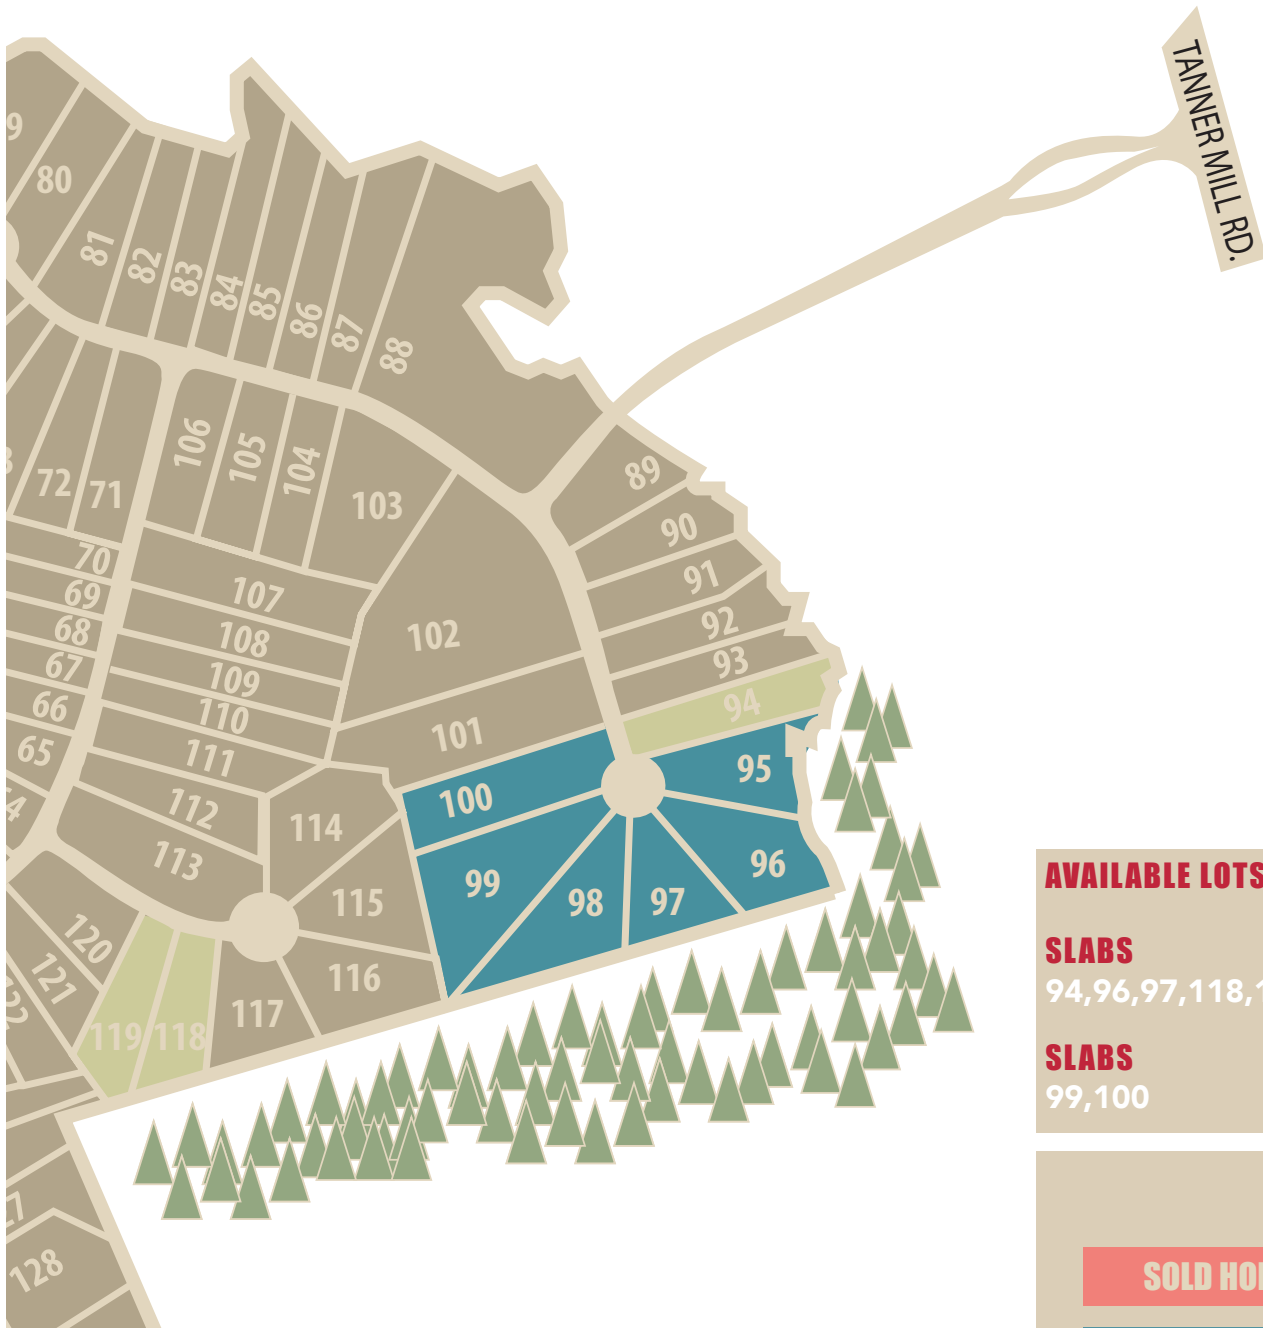

GEORGIAN ACRES

Community Layout

AVAILABLE LOTS

SLABS
94,96,97,118,119

SLABS
99,100

SOLD HOME

SPEC HOME